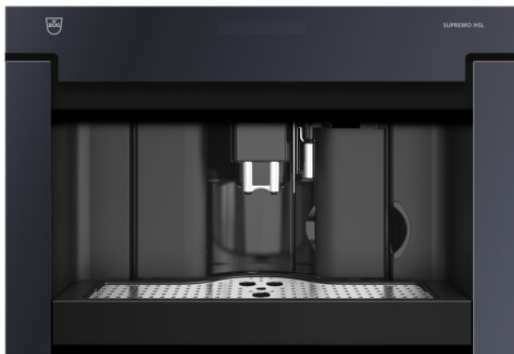

V-ZUG Ltd

Industriestrasse 66, P.O.Box, 6302 Zug/Switzerland

Phone +41 58 767 67 67

info@vzug.com, www.vzug.com

Brochure Supremo HSL

Selected product

- Article no.: 2500100002
- EAN code: 7630029404799
- Type: CCSHSL
- Product category: Coffee-Centre
- Standard width: 55 cm
- Standard height: 38.1 cm
- Front design: Black mirror glass

Supremo HSL

Additional settings

- Hot milk
- Milk froth
- User-controlled descaling

Design

- Type: CCSHSL
- Product category: Coffee-Centre
- Standard width: 55 cm
- Standard height: 38.1 cm
- Front design: Black mirror glass

Dimensions

- Niche height: 381 mm
- Max. niche height: 381 mm
- Niche width: 550 mm
- Max. niche width: 550 mm
- Niche depth: 550 mm
- Appliance height: 378 mm
- Max. appliance height: 378 mm
- Appliance width: 548 mm
- Appliance depth: 412 mm
- Empty weight: 20.5 kg