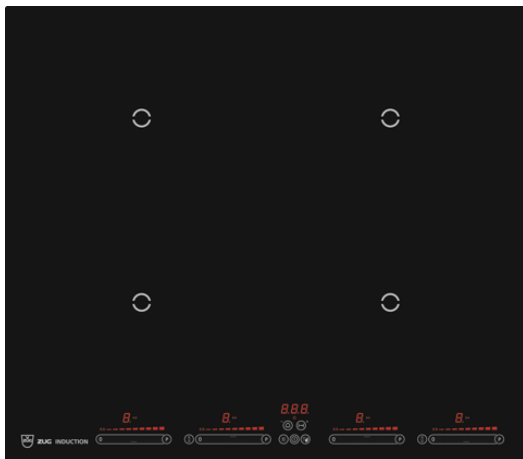

V-ZUG Ltd

Industriestrasse 66, P.O.Box, 6302 Zug/Switzerland

Phone +41 58 767 67 67, Fax +41 58 767 61 67

info@vzug.com, www.vzug.com

Brochure GK46TIMS

Selected product

- Article no.: 88A440
- EAN code: 7640143738250
- Standard width: 60 cm
- Front design: BlackDesign
- Frame: Flush-fitting