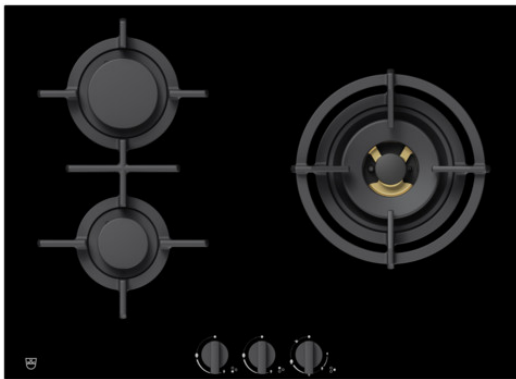

### Selected product

- Article no.: 3107567305
- EAN code: 7630029415399
- Type: JZT-GAS731GKBZ
- Product category: Hob
- Standard width: 70 cm
- Front design: BlackDesign
- Frame: DualDesign

### Design

- Type: JZT-GAS731GKBZ
- Product category: Hob
- Standard width: 70 cm
- Front design: BlackDesign
- Frame: DualDesign

### Display and operation

- operation via cooker / external dial
- Controls: dial
- Languages in display: -

### Hob features

- Hob category: gas
- Cooking zones: 3
- Power levels: infinitely variable
- Gas-Technology: natural gas 12t 20 mbar