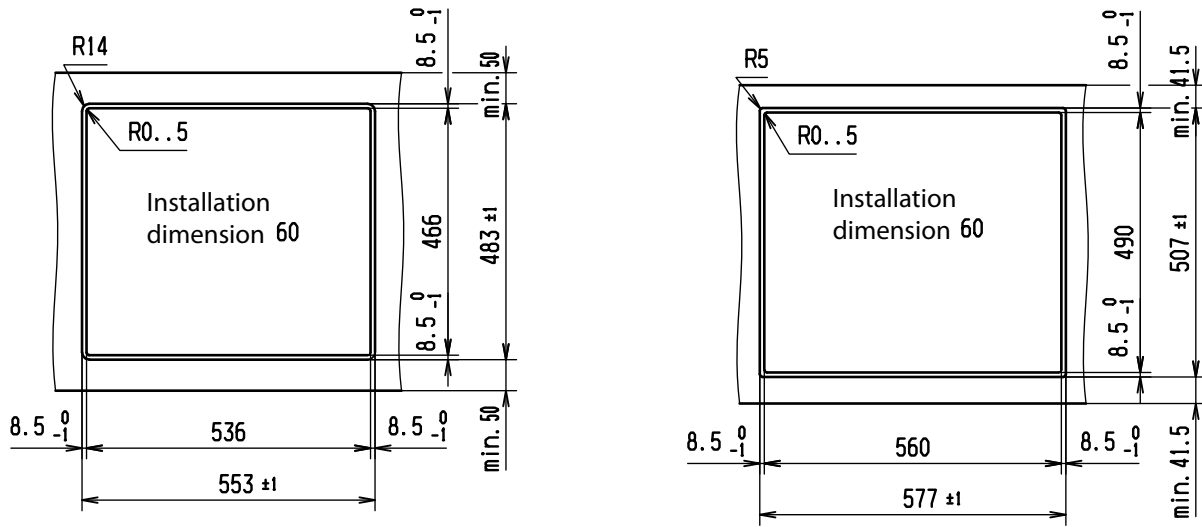

## 1.1 Installation dimension 30

*** Up to march 2013 ***		*** From april 2013 ***		
Model	Type		Model	Type
84A	GK26TIMSF	<b>Induction</b>	31011	GK26TIMS.1F

## 1.2 Installation dimension 40

*** Up to march 2013 ***		*** From april 2013 ***		
Model	Type		Model	Type
87A	GK16TIWSF	<b>Induction</b>	31010	GK16TIWS.1F
85A	GK16TIYSF	"	31008	GK16TIYS.1F

1.3 Installation dimension 60