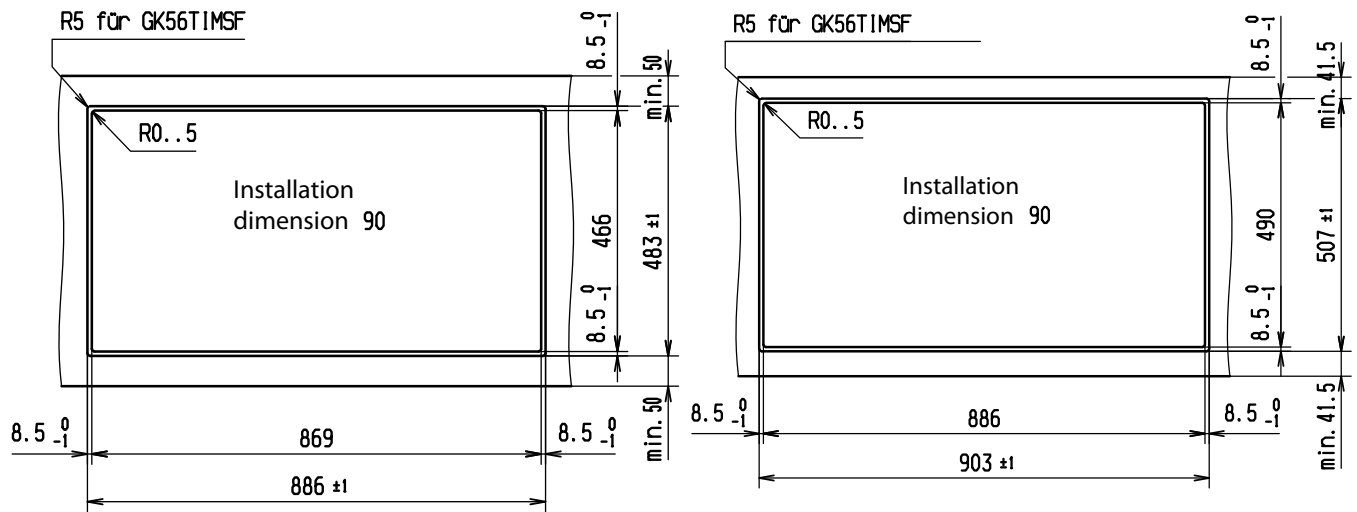

<sup>1)</sup> not for China

<sup>2)</sup> not for Israel

<sup>3)</sup> not for China, Israel, Australia

1.4 Installation dimension 80

*** Up to march 2013 ***			*** From april 2013 ***	
Model	Type		Model	Type
977	GK45TEASF	<b>Toptronic</b>	31026	GK45TEAS.1F <sup>1)</sup>
96A	GK46IABDF	<b>Induction</b>	31022	GK46IABD.1F <sup>2)</sup>
028	GK46TIABSF	"	31017	GK46TIABS.1F <sup>3)</sup>

<sup>1)</sup> not for Singapore, China

<sup>2)</sup> not for Australia

<sup>3)</sup> not for Singapore

**1.5 Installation dimension 90**

*** Up to march 2013 ***		*** From april 2013 ***	
Model	Type	Model	Type
89A	GK56TIMSF	Induction	31020 GK56TIMS.1F