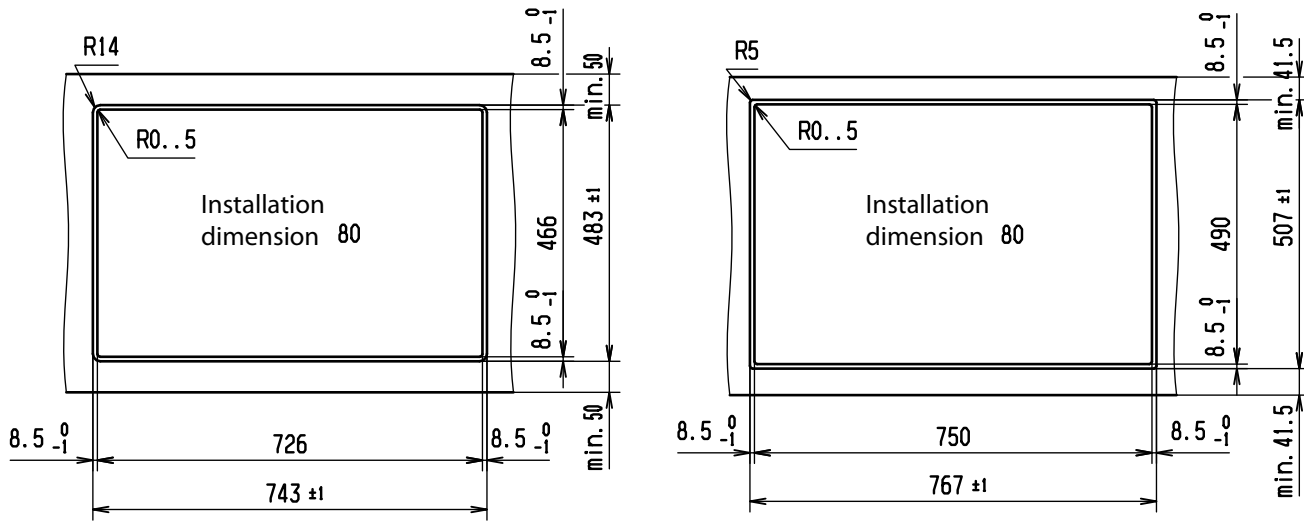

1.4 Installation dimension 80

*** Up to march 2013 ***			*** From april 2013 ***	
Model	Type		Model	Type
977	GK45TEASF	Toptronic	31026	GK45TEAS.1F ¹⁾
96A	GK46IABDF	Induction	31022	GK46IABD.1F ²⁾
028	GK46TIABSF	"	31017	GK46TIABS.1F ³⁾

¹⁾ not for Singapore, China

²⁾ not for Australia

³⁾ not for Singapore