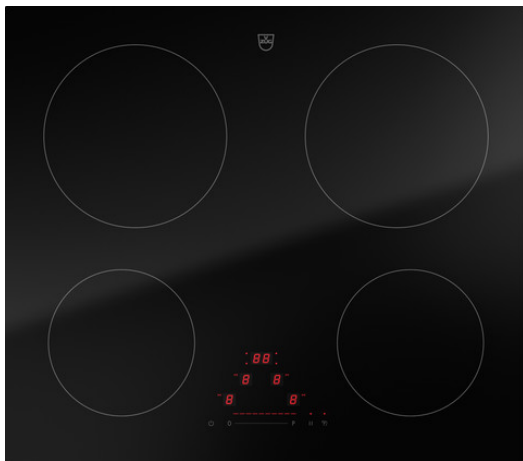

V-ZUG Ltd

Industriestrasse 66, P.O.Box, 6302 Zug/Switzerland

Phone +41 58 767 67 67

info@vzug.com, www.vzug.com

Brochure CookTop V2000 I604

Selected product

- Article no.: 3115900005
- EAN code: 7630029461853
- Product category: Hob
- Appliance type: Built-in hob
- Standard width: 60 cm
- Front design: BlackDesign
- Frame: Chrome frame

Details CookTop V2000 I604

Compliant to regulation

- (EU) Nr. 66/2014

Design

- Product category: Hob
- Appliance type: Built-in hob
- Standard width: 60 cm
- Front design: BlackDesign
- Frame: Chrome frame

Dimensions

- Appliance height: 54.5 mm
- Appliance width: 584 mm
- Appliance depth: 514 mm
- Appliance corner radius: 8 mm
- Support size width: 560 mm
- Max. support size width: 560 mm
- Support size depth: 490 mm
- Max. support size depth: 490 mm
- Installation height when surface-mounted: 51 mm
- Cut-out width when surface-mounted: 560 mm
- Max. cut-out width when surface-mounted: 560 mm
- Cut-out depth when surface-mounted: 490 mm
- Max. cut-out depth when surface-mounted: 490 mm
- Declared weight: 10.5 kg
- Cooking zone 1 position: front left
- Cooking zone 1 dimensions: 16 cm
- Cooking zone 2 position: rear left
- Cooking zone 2 dimensions: 20 cm
- Cooking zone 3 position: rear right
- Cooking zone 3 dimensions: 20 cm
- Cooking zone 4 position: front right
- Cooking zone 4 dimensions: 16 cm

Hob features

- Induction coil type: Round
- Hob category: Induction
- Operating time with shut-down function
- Residual heat indicator
- Timer
- Restore function
- Cooking zones: 4
- Heating technology: Induction cooking zones