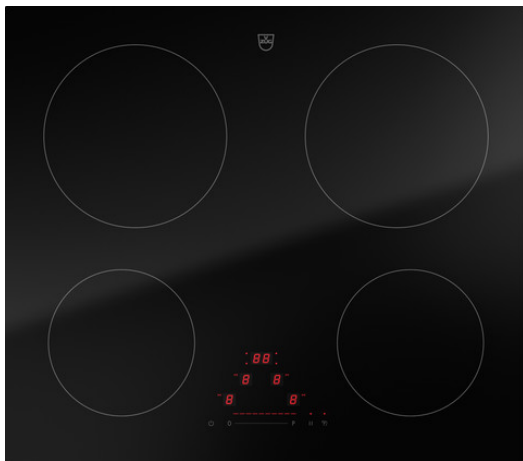

V-ZUG Ltd

Industriestrasse 66, P.O.Box, 6302 Zug/Switzerland

Phone +41 58 767 67 67

info@vzug.com, www.vzug.com

Brochure CookTop V2000 I604

Selected product

- Article no.: 3115900005
- EAN code: 7630029461853
- Product category: Hob
- Appliance type: Built-in hob
- Standard width: 60 cm
- Front design: BlackDesign
- Frame: Chrome frame

Details CookTop V2000 I604

Compliant to regulation

- (EU) Nr. 66/2014

Design

- Product category: Hob
- Appliance type: Built-in hob
- Standard width: 60 cm
- Front design: BlackDesign
- Frame: Chrome frame

Dimensions

- Appliance height: 54.5 mm
- Appliance width: 584 mm
- Appliance depth: 514 mm
- Appliance corner radius: 8 mm
- Support size width: 560 mm
- Max. support size width: 560 mm
- Support size depth: 490 mm
- Max. support size depth: 490 mm
- Installation height when surface-mounted: 51 mm
- Cut-out width when surface-mounted: 560 mm
- Max. cut-out width when surface-mounted: 560 mm
- Cut-out depth when surface-mounted: 490 mm
- Max. cut-out depth when surface-mounted: 490 mm
- Declared weight: 10.5 kg
- Cooking zone 1 position: front left
- Cooking zone 1 dimensions: 16 cm
- Cooking zone 2 position: rear left
- Cooking zone 2 dimensions: 20 cm
- Cooking zone 3 position: rear right
- Cooking zone 3 dimensions: 20 cm
- Cooking zone 4 position: front right
- Cooking zone 4 dimensions: 16 cm

**Hob features**

- Induction coil type: Round
- Hob category: Induction
- Operating time with shut-down function
- Residual heat indicator
- Timer
- Restore function
- Cooking zones: 4
- Heating technology: Induction cooking zones