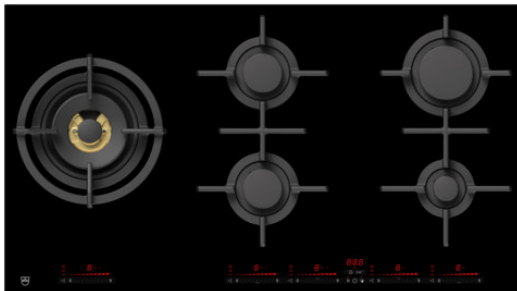

V-ZUG Ltd

Industriestrasse 66, P.O.Box, 6302 Zug/Switzerland

Phone +41 58 767 67 67

info@vzug.com, www.vzug.com

Brochure GAS951GSBZ

Selected product

- Article no.: 3107263505
- EAN code: 7630029440605
- Product category: Hob
- Appliance type: Built-in hob
- Standard width: 90 cm
- Front design: BlackDesign
- Frame: DualDesign

Details GAS951GSBZ

Compliant to regulation

- GB 21456-2008: No

Design

- Product category: Hob
- Appliance type: Built-in hob
- Standard width: 90 cm
- Front design: BlackDesign
- Frame: DualDesign

Dimensions

- Cut-out height: 8.5 mm
- Cut-out radius: 5 mm
- Appliance height: 171 mm
- Appliance width: 897 mm
- Appliance depth: 501 mm
- Appliance corner radius: 1.5 mm
- Support size width: 886 mm
- Max. support size width: 886 mm
- Support size depth: 490 mm
- Max. support size depth: 490 mm
- Installation height when flush-fitted: 98 mm
- Installation height when surface-mounted: 94 mm
- Cut-out width when flush-mounted: 903 mm
- Cut-out width when surface-mounted: 886 mm
- Max. cut-out width when surface-mounted: 886 mm
- Cut-out depth when flush-mounted: 507 mm
- Cut-out depth when surface-mounted: 490 mm
- Max. cut-out depth when surface-mounted: 490 mm
- Declared weight: 21.8 kg
- Cooking zone 1 position: central, left-aligned
- Cooking zone 2 position: front, centre
- Cooking zone 3 position: rear, centre
- Cooking zone 4 position: rear right
- Cooking zone 5 position: front right

Hob features

- Hob category: gas
- Residual heat indicator
- Timer
- Restore function
- Cooking zones: 5

Functions

- Warming function
- Bridging function
- Safety package
- Pause button
- Automatic warm-up function
- Touch lock
- Melt function
- Simmer function
- Childproof lock