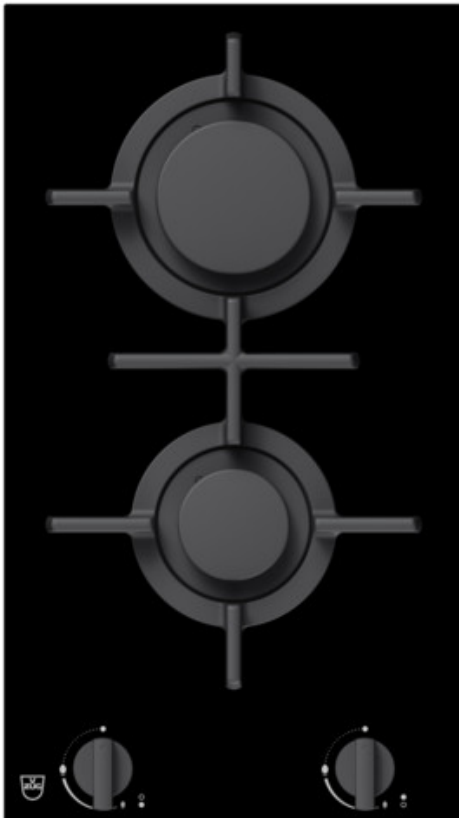

V-ZUG Ltd

Industriestrasse 66, P.O.Box, 6302 Zug/Switzerland

Phone +41 58 767 67 67

info@vzug.com, www.vzug.com

Brochure GAS321GKBZ

Selected product

- Article no.: 3107462205
- EAN code: 7630029429846
- Type: GAS321GKBZ
- Product category: Hob
- Standard width: 30 cm
- Front design: BlackDesign
- Frame: DualDesign

GAS321GKBZ

Design

- Type: GAS321GKBZ
- Product category: Hob
- Standard width: 30 cm
- Front design: BlackDesign
- Frame: DualDesign

Dimensions

- Cut-out height: 8.5 mm
- Cut-out radius: 5 mm
- Appliance height: 135 mm
- Appliance width: 281 mm
- Appliance depth: 501 mm
- Appliance corner radius: 1.5 mm
- Support size width: 270 mm
- Max. support size width: 270 mm
- Support size depth: 490 mm
- Max. support size depth: 490 mm
- Installation height when flush-fitted: 88 mm
- Installation height when surface-mounted: 84 mm
- Cut-out width when flush-mounted: 287 mm
- Cut-out width when surface-mounted: 270 mm
- Max. cut-out width when surface-mounted: 270 mm
- Cut-out depth when flush-mounted: 507 mm
- Cut-out depth when surface-mounted: 490 mm
- Max. cut-out depth when surface-mounted: 490 mm
- Empty weight: 7.6 kg
- Cooking zone 1 position: front, centre
- Cooking zone 2 position: rear, centre

Display and operation

- operation via cooker / external dial
- Controls: dial

Energy

- Cooking zone 1 max. power: 1750 W
- Cooking zone 2 max. power: 3000 W
- Type of connection (1): 220-240 V~
- Frequency (1): 50-60 Hz
- Total connected load, gas: 4750 W
- Connected loads (1): 0 kW
- Fuse protection (1): 3 A
- Plug type: BS1363/13A
- Connection cable: 1.7 m

Hob features

- Hob category: gas
- Cooking zones: 2
- Power levels: infinitely variable
- Gas-Technology: Town Gas

Functions

- Safety package

Additional data

- Burner type 1: standard burners
- Burner type 2: rapid burner
- Feature level: 4